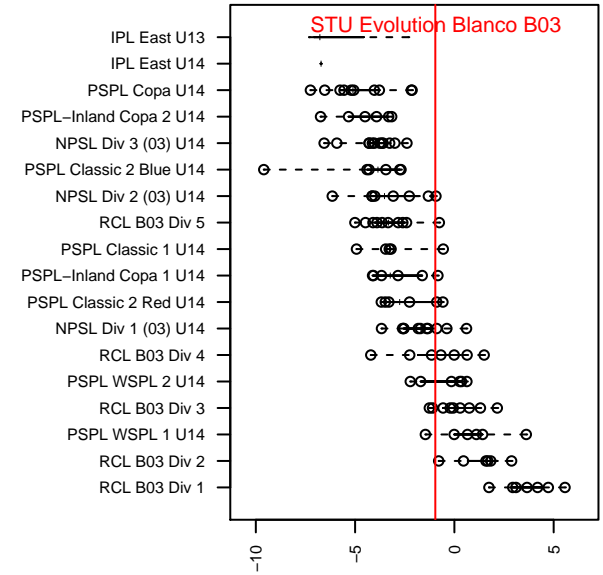

STU Evolution Blanco B03

South Tacoma United
 Tacoma, WA
 B03 total strength=1195
 attack=5.09 defense=3.03
 fall league = RCL B03 Div 5, RCL B03 7v2

alt names used:
 STU Chelsea Academy 03
 STU Chelsea Academy 03
 Evolution 03 Blanco
 STU Evolution 03 Blanco

Venues played:
 2016 Starfire Spring Classic BU14
 2016 Xtreme Cup BU14 Gold
 2016 RCL B03 Div 5
 2016 RCL B03 7v2

STU Evolution Blanco B03
 Dots are actual minus expected GF (blue circles) and GA (red triangles).
 Blue line is smoothed change in attack strength. Red is smoothed change in defense strength.

**attack and defense variance (black dot)
relative to other teams
and top 10 in region**

**attack and defense rating
relative to others at age
and all opponents in last 13 months**

Performance relative to 13 month average